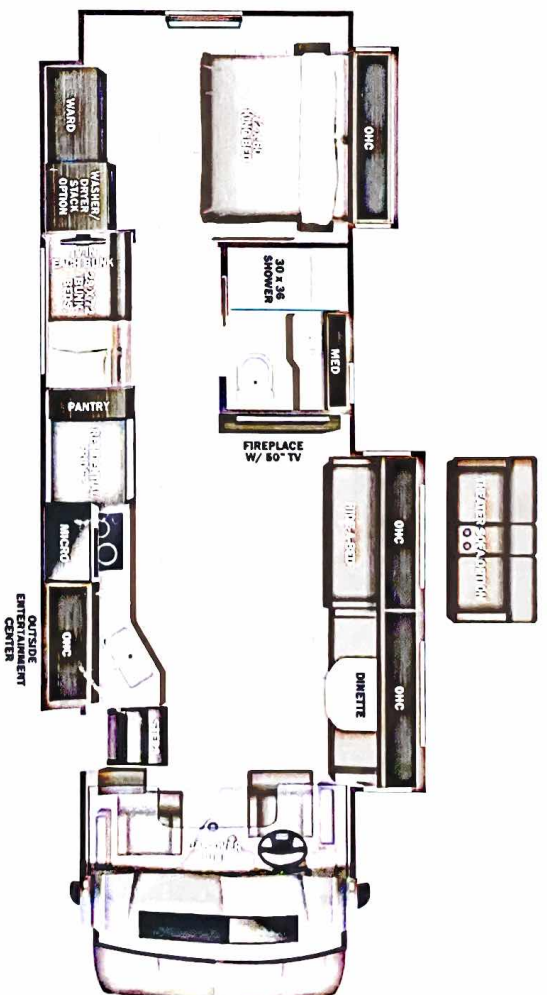

Base price	349,800.00
Eggshell	N/C
Almond Cabinetry	30.00
Exclude Linen Front	N/C
Overhead Accent Wood	30.00
Grey Lighting Paint	N/C
USA Standards	N/C
22 FR S2RV 31000 279*	N/C
360 NAIT5	1,250.00
Customer Value Package	2,048.00
Washer/Dryer Stack	N/C
8K Generator	N/C
Traveler Direct TV	1,343.00
Satellite Network	N/C
Hide-A-Bed Sofa	N/C

UNIT TOTAL

364,501.00

DEALER INSTALLED OPTIONS

Manufacturer's Suggested Retail Price \$364,501.00

TOTAL AMOUNT DOES NOT INCLUDE STATE AND LOCAL TAXES OR LICENSE FEES. THE PRICE SHOWN ABOVE MAY OR MAY NOT BE REPRESENTATIVE OF THE ACTUAL SELLING PRICE OF SIMILAR RECREATIONAL VEHICLES IN YOUR AREA.

TIRES

Tire size (front):.....275/80R22.5G
Tire size (mid):.....
Tire size (rear):.....275/80R22.5G

Some dimensions may be rounded and may vary from the actual dimensions
Weights may be estimated calculations and may vary from the actual weight
- refer to the vehicle weight labels for actual weights ***
Floorplans, features and specifications are subject to change without notice.