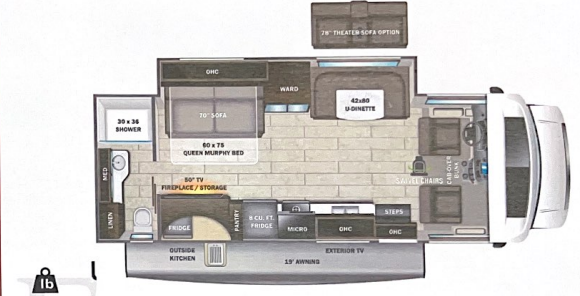

Standard Equipment	Optional Equipment
THE FOLLOWING ITEMS ARE STANDARD ON THIS MODEL AT NO EXTRA CHARGE	
STANDARD EXTERIOR EQUIPMENT • Ford® E-450 chassis • QDWR - 14,500 lb. • QDWR - 22,000 lb. • 7.3L V8 350 HP engine with 468 ft.-lb. torque • 6-speed TorqShift® series transmission with overdrive • 210 amp alternator • 11-rated highway tires - LT225/75R16 • Power anti-lock brakes with power steering • 7,500 lb. hitch with 750 lb. tongue capacity and 7-pin plug • 12V chassis battery • 55 psi fuel tank • 4,000W generator • Transfer switch with reverse polarity protection • 30 amp electrical service • 12V house battery • 1,000W inverter • Solid prep • 16,000 BTU ducted A/C • 30,000 BTU auto-ignition furnace • Electric fireplace (52M, 302) • 6 gal. gas/electric DSI auto-ignition water heater • 12.2 gal. propane tank (41 lb.) • LP quick-connect hookup • Exterior utility center • Winterization drain system • Outside shower • 12V demand pump • Water filtration system • TuftShell™ vacuum-bond laminated roof, floor and sidewalls • Bead-foam insulation (R-24 max roof, R-9 max floor, R-6 max walls) • One-piece, seamless, fiberglass roof • Aluminum turning boards • Fiberglass exterior walls with vinyl graphics • Leveling jacks • Remote-controlled, side-view mirrors • Entrance door with industry's largest travel-view window • Electric-powered entrance step with integrated house battery compartment • Side-out cover awnings • Pass-through storage compartment with light (select models) • Exterior LED HD Smart TV with (2) high-output, marine-grade exterior speakers • i.e. bumper tube sewer hose storage • Roof ladder (N/A 302) • Third brake light	STANDARD INTERIOR EQUIPMENT • Remote keyless cab entry • Swivel driver and passenger seats with boosters (N/A 25R) • Tire pressure monitoring system (TPMS) • Power windows and door locks • A/C and cruise control • Tilt steering wheel • Auxiliary start switch • Privacy curtains for cab area • Custom-molded ABS surround in cab-over area • 84 in. ceiling height • High-intensity recessed LED lights • LED in sidelook fascia • Ball-bearing drawer guides • Flashed backout shades • Interior command center • Entree-exclusive, baby-operation legless dinette table • Interior entrance door grab handle • Cable TV hookup with RG-6 coax • Winegard Z 0 Wi-Fi/ViG antenna • Fusion® all-in-one cooktop and oven • Residential-size microwave • LED in kitchen countertops • Recessed stainless steel kitchen sink with cutting board sink cover • Decorative kitchen backsplash • Pop-up charging station with 110 outlet and USB plugs • Shower with decorative surround, glass door, skylight and light • Recessed stainless steel bathroom sink • Porcelain toilet with foot flush • Powered roof vent in bathroom with wall switch • Queen-size bed with bedspread (king size in 27U only) • USB port and wireless charging in nightstands (Z7U, 29V, 302, 31F) • USB port in cabinet over bed (24B, 25R, 26M) • Under-bed storage (select models) • Bedroom TV prep • Large ventraces • Overhead bunk with 750 lb. capacity and safety net • Bunks with industry-exclusive, 300 lb. capacity each (31F) • Wall-mounted tablet holder in each bunk (31F) • 2-point lap safety belts in all designated seating locations • Driver and passenger airbags • Smoke alarm • Carbon monoxide detector CUSTOMER VALUE PACKAGE • E-Z DRIVE™: Computer-balanced driveshaft, standard front and rear stabilizer bars, Hellwig® helper springs, rubber isolation body mounts • One-piece, seamless fiberglass front cap • Automotive-bonded panoramic window in front cap with power shade • Frameless windows • Heated holding tanks (12V pads) • Electric patio awning with LED lights • Black tank flush • Sony® entertainment center with Apple CarPlay® and Android Auto™ • Backup and side-view cameras • 8 cu. ft. gas/electric refrigerator • LED HD Smart TV in living area
	Base price 153,893.00 Modern Farmhouse 443.00 Package Diamond Ice Graphics n/c USA Standards n/c 23 FD E45 14500 158* n/c 7.3L WHITE PC10 n/c Customer Value Package 6,000.00 Dual A/Cs 1,193.00 150W Roof Mounted Solar Panel w/ 2nd House Battery 893.00 Standard House Battery n/c Sun Folding Windshield 488.00 Shade n/c Dinette n/c
	UNIT TOTAL 162,910.00
	DEALER INSTALLED OPTIONS ↓

DIMENSIONS	CAPACITIES
Exterior height:.....138.00"	Fresh water tank (gals.):...43.50
Exterior width:.....84.00"	Gray water tank (gals.):...40.00
	Black water/toilet tank (gals.):...31.00
	Propane (lbs.):...41
	Propane (gals.):...9
	Water heater (gals.):...6.00

TIRES
Tire size (front):.....LT225/75R16E
Tire size (mid):.....
Tire size (rear):.....LT225/75R16E

Some dimensions may be rounded and may vary from the actual dimensions
Weights may be estimated calculations and may vary from the actual weight
- refer to the vehicle weight labels for actual weights***
Floorplans, features and specifications are subject to change without notice.