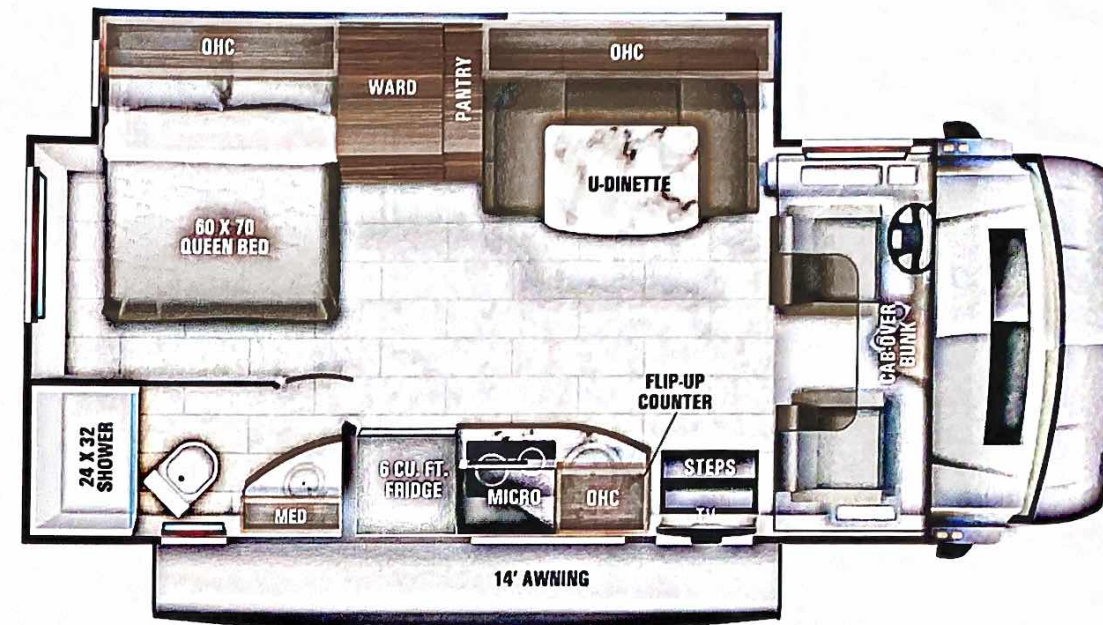

## Optional Equipment

OPTIONAL EQUIPMENT INSTALLED ON THIS VEHICLE BY MANUFACTURER

Base price	154,343.00
Hudson	n/c
Dusk Paint and Cap Front	n/c
Cabover	n/c
USA Standards	n/c
USA Front Cap Cabover	n/c
Customer Value Package	7,050.00
3.2 KW Diesel Generator	5,243.00
Hydraulic Auto Leveling	
Jacks	3,893.00
Front Cap Cab-Over	n/c
Standard House Battery	n/c
Sun Folding Windshield	
Shade	428.00
Dinette	n/c

### DIMENSIONS

Exterior height:.....131.00"  
 Exterior width:.....96.00"