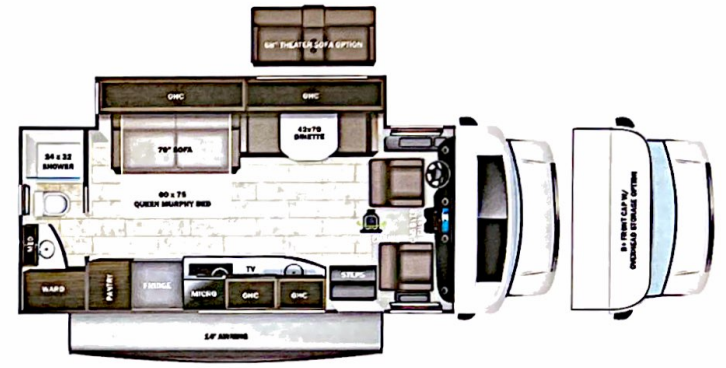

DIMENSIONS

Exterior height:.....131.00"
Exterior width:.....96.00"

CAPACITIES

Fresh water tank (gals.):...35.00
Gray water tank (gals.):...31.00
Black water/toilet tank (gals.):...31.00
Propane (lbs.):...41
Propane (gals.):...9.9
Water heater (gals.):...6.00

TIRES

Tire size (front):.....LT215/85R16
Tire size (mid):.....
Tire size (rear):.....LT215/85R16

Some dimensions may be rounded and may vary from the actual dimensions
Weights may be estimated calculations and may vary from the actual weight - refer to the vehicle weight labels for actual weights
Floorplans, features and specifications are subject to change without notice.