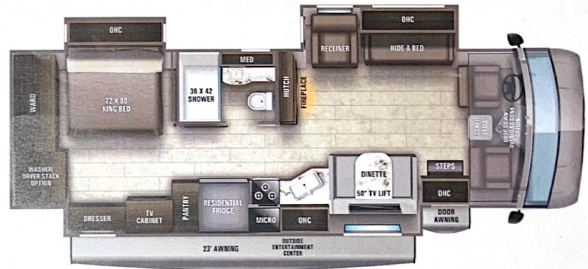

ENTEGRA
COACH®

Emblem

Serial #: 1JSMEABU9M1DH8084
Model: 36H EMBLEM MHA
VIN#: 1F66FSDNXLOA13115
Model Year: 2021 Dealer Name: NATIONAL INDOOR RV CENTERS
1350 HURRICANE SHOALS ROAD
LAWRENCEVILLE, GA 30043
USA

Manufacturer's Suggested Retail Price $210,633.00

Standard Equipment

THE FOLLOWING ITEMS ARE STANDARD ON THIS MODEL AT NO EXTRA CHARGE

Optional Equipment

OPTIONAL EQUIPMENT INSTALLED ON THIS VEHICLE BY MANUFACTURER

DIMENSIONS

- Exterior height:.....154.00"
- Exterior width:.....101.00"

CAPACITIES

TIRES

- Tire size (front):.....255/80R22.5G
- Tire size (mid):.....
- Tire size (rear):.....255/80R22.5G

UNIT TOTAL 210,633.00

DEALER INSTALLED OPTIONS