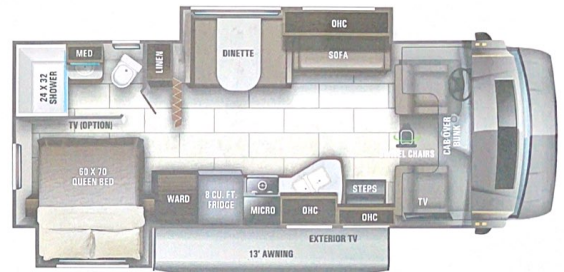

ENTEGRA
COACH®

Odyssey

Serial #: 1JSLECBN4M1ED8207
Model: 26D ODYSSEY MHC
VIN#: 1FDXE4FN9MDC33699
Model Year: 2021 Dealer Name: National Indoor Rv Centers
1205 Bridgestone Parkway
La Vergne, TN 37086
USA

Manufacturer's Suggested Retail Price $115,719.00

Standard Equipment

THE FOLLOWING ITEMS ARE STANDARD ON THIS MODEL AT NO EXTRA CHARGE

Optional Equipment

OPTIONAL EQUIPMENT INSTALLED ON THIS VEHICLE BY MANUFACTURER

- Base price 108,518.00
- Modern Farmhouse 443.00
- Blue Ice Graphics Package n/c
- USA Standards n/c
- 21 FD E45 14500 158* n/c
- 7.3L WHITE MAX 6,000.00
- Customer Value Package n/c
- Bedroom TV 383.00
- Theater Seating Sofa 375.00

DIMENSIONS

Exterior height:.....140.00"
Exterior width:.....100.00"

CAPACITIES

Fresh water tank (gals.):...42.50
Gray water tank (gals.):...41.00
Black water/toilet tank (gals.):.....32.00
Propane (lbs.):.....41
Propane (gals.):.....9
Water heater (gals.):.....6.00

TIRES

UNIT TOTAL **115,719.00**

DEALER INSTALLED OPTIONS