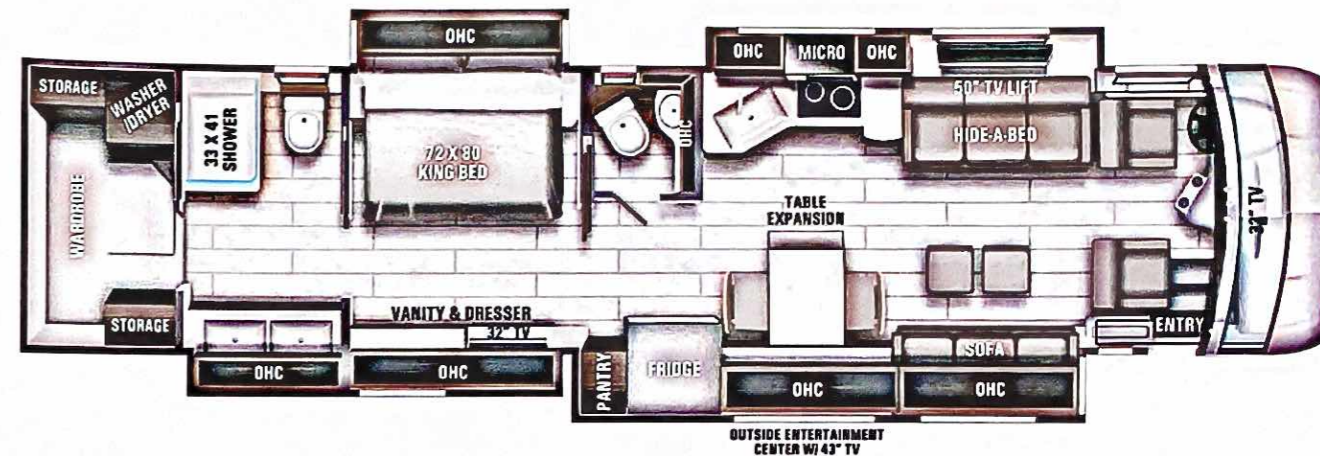

UNIT TOTAL **769,253.00**
DEALER INSTALLED OPTIONS

DIMENSIONS

Exterior height:.....152.00"
Exterior width:.....101.00"
Tire size (front):.....365/70R22.5
Tire size (mid):.....315/80R22.5
Tire size (rear):.....315/80R22.5