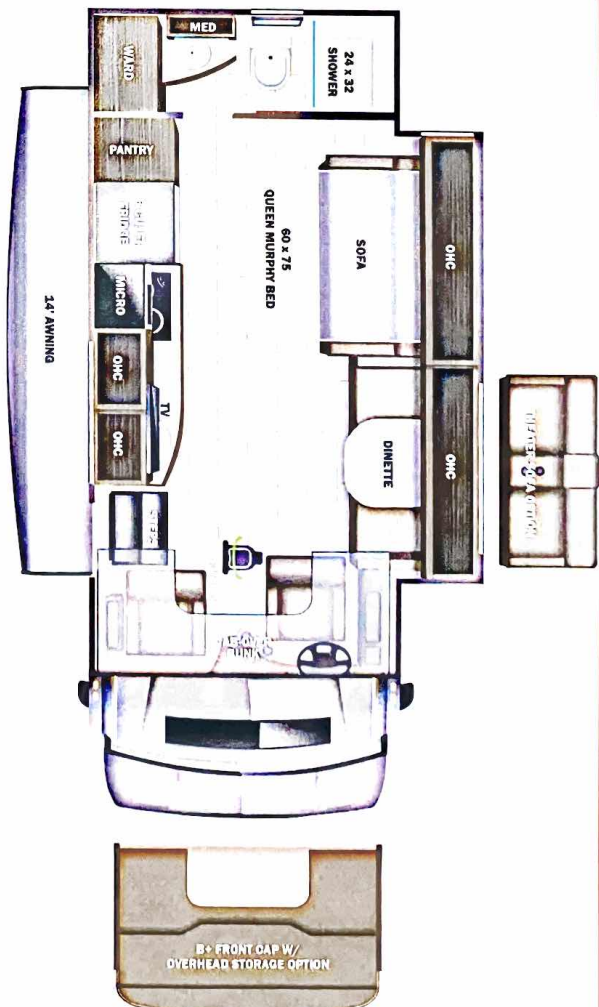

Base price	191,993.00
Denmark	N/C
Dublin Full Body Paint	30.00
USA Standards	N/C
Customer Value Package	7,050.00
3.2 KW Diesel Generator	5,243.00
Hydraulic Auto Leveling Jacks	3,393.00
Standard House Battery	933.00
Front Cap Cab-Over	N/C
Sun Folding Windshield Shade	443.00
Dinette	N/C

DIMENSIONS

Exterior height:.....131.00"
 Exterior width:.....96.00"

CAPACITIES

Fresh water tank (gals.):...35.00
 Gray water tank (gals.):...31.00
 Black water/toilet tank (gals.):...31.00
 Propane (lbs.):...41
 Propane (gals.):...9
 Water heater (gals.):...6.00

TIRES

Tire size (front):.....LT215/85SR16
 Tire size (mid):.....
 Tire size (rear):.....LT215/85SR16

Some dimensions may be rounded and may vary from the actual dimensions
 Weights may be estimated calculations and may vary from the actual weight - refer to the vehicle weight labels for actual weights
 Floorplans, features and specifications are subject to change without notice.