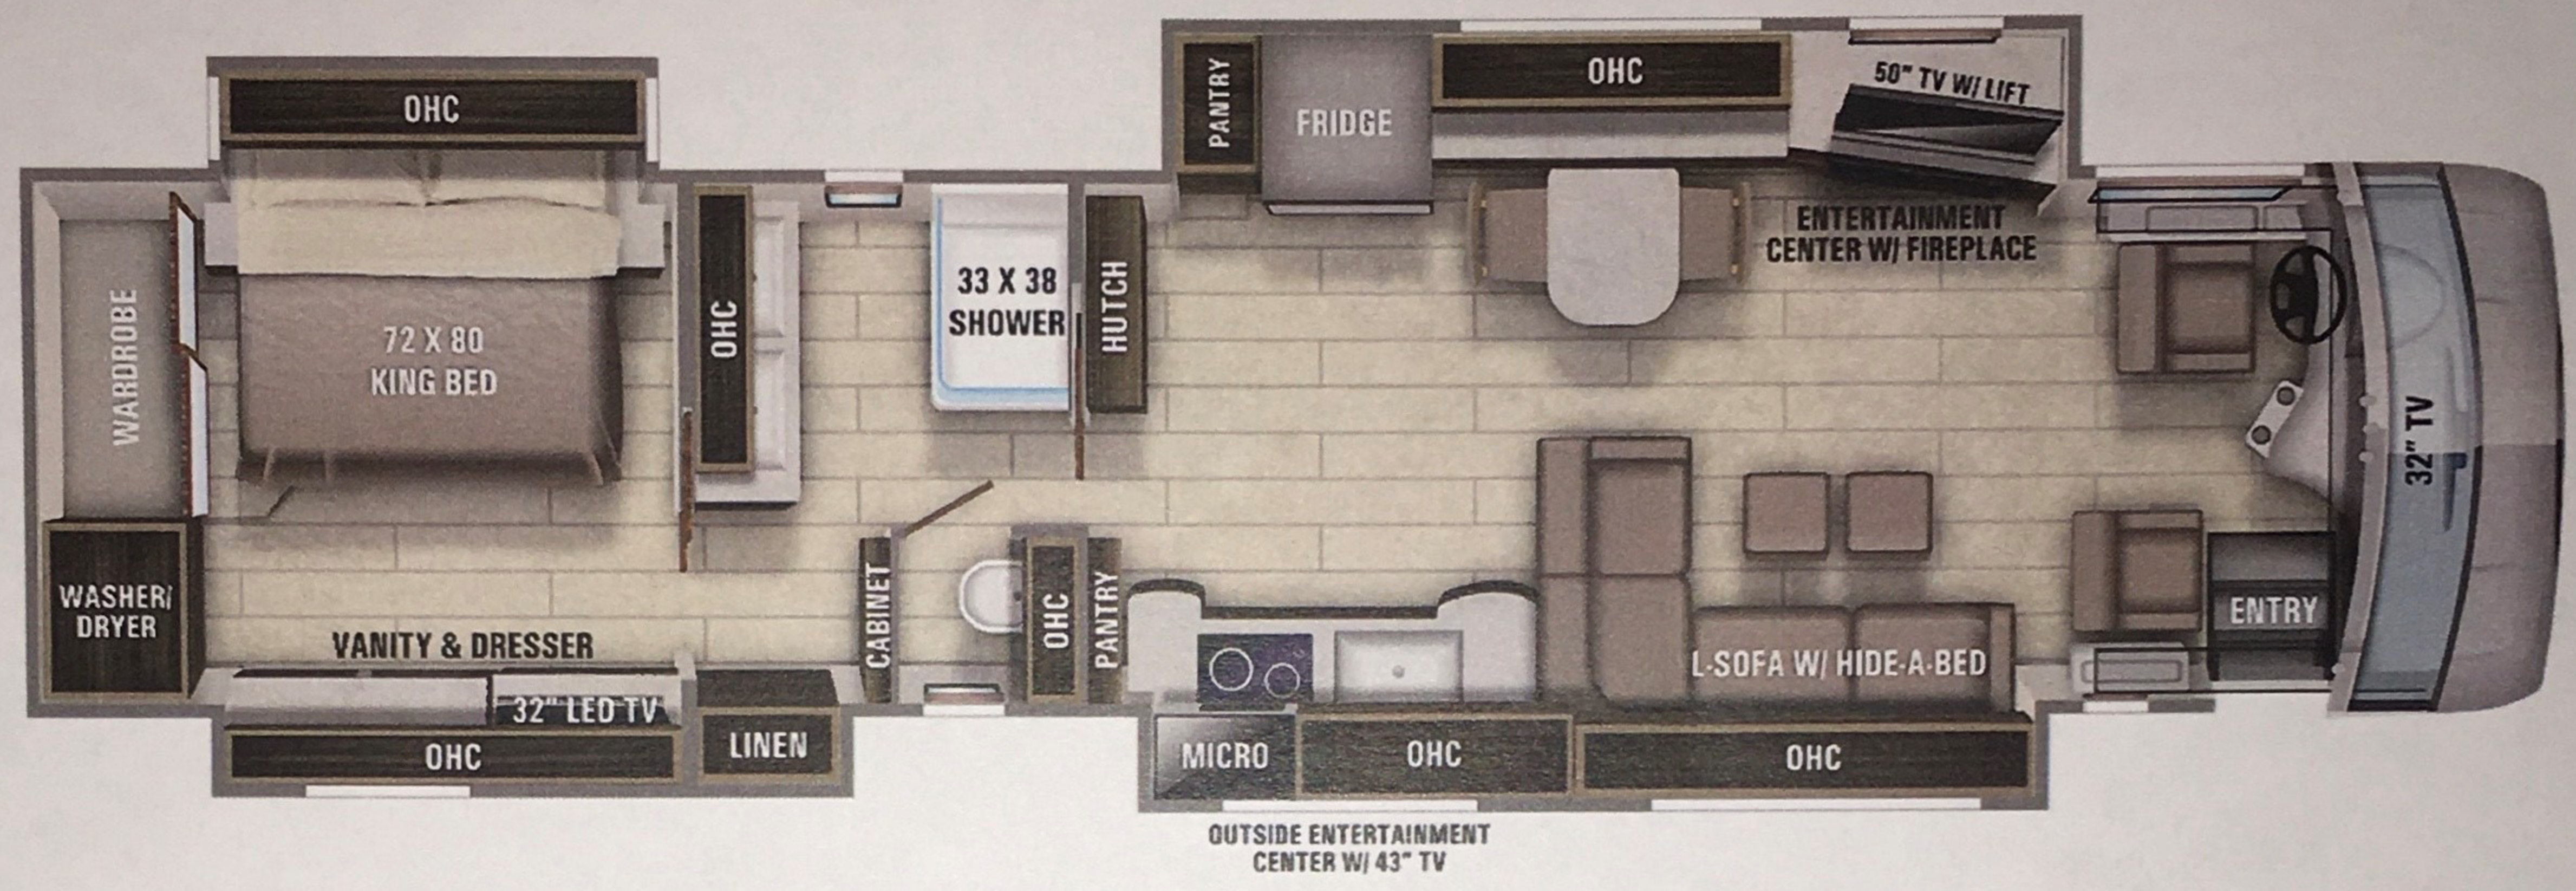

Manufacturer's Suggested Retail Price

$761,363.00

TOTAL AMOUNT DOES NOT INCLUDE STATE AND LOCAL TAXES OR LICENSE FEES. THE PRICE SHOWN ABOVE MAY OR MAY NOT BE REPRESENTATIVE OF THE ACTUAL SELLING PRICE OF SIMILAR RECREATIONAL VEHICLES IN YOUR AREA.

DIMENSIONS

Exterior height:.....152.00"
Exterior width:.....101.00"

CAPACITIES

Fresh water tank (gals.):...100.00
Gray water tank (gals.):....62.00
Black water/toilet tank (gals):.....41.00
Propane (lbs.):.....0
Propane (gals.):.....0
Water heater (gals.):.....0.00

TIRES

Tire size (front):.....365/70R22.5
Tire size (mid):.....315/80R22.5
Tire size (rear):.....315/80R22.5

Some dimensions may be rounded and may vary from the actual dimensions
Weights may be estimated calculations and may vary from the actual weight - refer to the vehicle weight labels for actual weights
Floorplans, features and specifications are subject to change without notice.