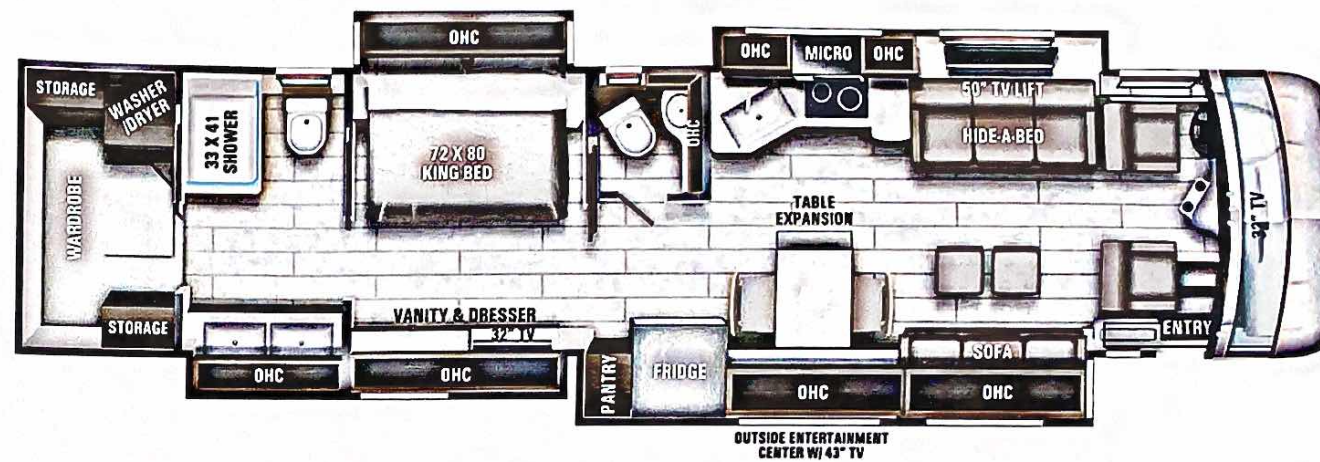

Optional Equipment

OPTIONAL EQUIPMENT INSTALLED ON THIS VEHICLE BY MANUFACTURER

Base price	754,230.00
Cashmere	n/c
Stonewall Gray Cabinetry	4,493.00
Exclude White Accent	
Bathroom Wood	n/c
Paint Phoenix	n/c
USA Standards	n/c
21 SP 54000 320" 605 TAG	
AXLE 2017 EMISSIONS MXE	n/c
Dishwasher Drawer	n/c
Winegard Trav'ler	
Satellite Antena W/DISH Network	n/c
Theater Seating Sofa	1,125.00
Sofa with TV Lift	n/c
SIS ins Tecma toilet ILO	
Saniflow macerator	750.00

UNIT TOTAL **761,468.00**

DEALER INSTALLED OPTIONS

SIS ins Special Custom Paint 870.00

DIMENSIONS

Exterior height:.....152.00"
Exterior width:.....101.00"

CAPACITIES

Fresh water tank (gals.)...100.00
Gray water tank (gals.)....62.00
Black water/toilet tank (gals.).....41.00
Propane (lbs.).....0
Propane (gals.).....0
Water heater (gals.).....0.00