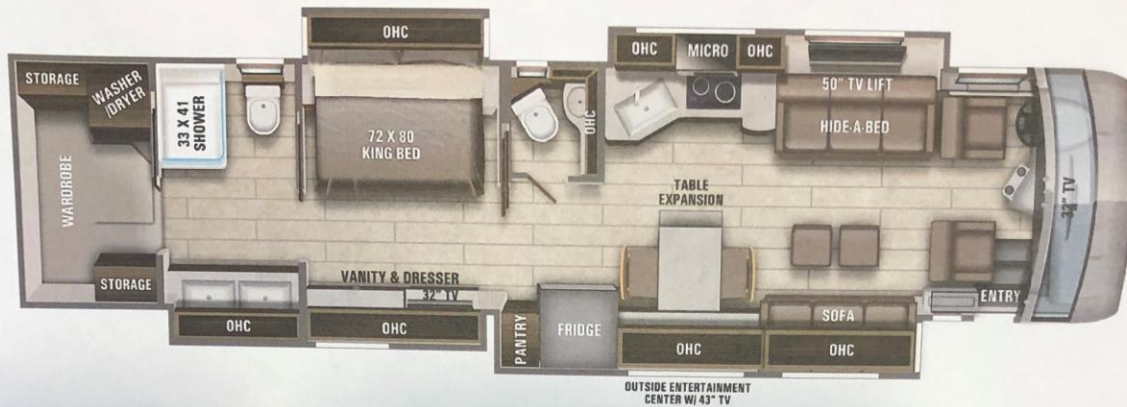

Base price	754,230.00
Cashmere	n/c
Stonewall Gray Cabinetry	4,493.00
Exclude White Accent	
Bathroom Wood	n/c
Paint Phoenix	n/c
USA Standards	n/c
21 SP 54000 320" 605 TAG	
AXLE 2017 EMISSIONS MXE	n/c
Dishwasher Drawer	n/c
Trav'ler Direct TV	
Satellite Dish	n/c
Dual Solar Panels	2,775.00
Theater Seating Sofa	1,125.00
Sofa with TV Lift	n/c
SIS ins Tecma toilet ILO	
Saniflow macerator	750.00

### DIMENSIONS

Exterior height:.....152.00"  
 Exterior width:.....101.00"