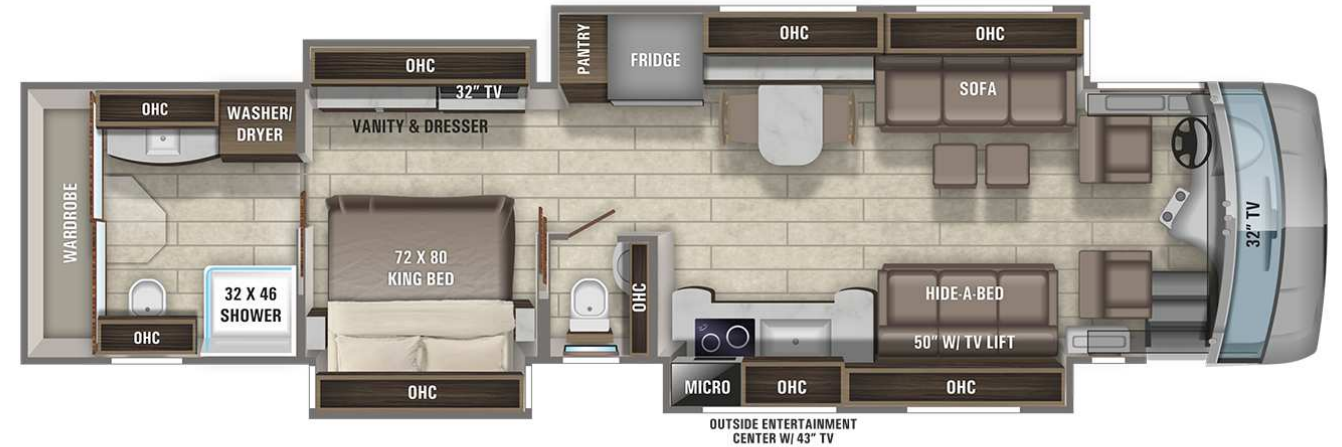

**Standard Equipment**

THE FOLLOWING ITEMS ARE STANDARD ON THIS MODEL AT NO EXTRA CHARGE

- Exterior**
- Spartan® K3 raised-rail chassis
  - Cummins® 15 liter X15 turbocharged 605 HP engine 1,950 lb. ft. torque at 1,150 RPM
  - Allison® 4,000 MH 6-speed transmission
  - Side-mounted radiator
  - Keyco® Granning® passive steer tag axle with air dump
  - Equalizer hydraulic automatic coach leveling
  - Valid air leveling system with auxiliary air compressor
  - Sidewalls- 2-1/2" exterior walls with Aluma-Tru™ welded tubular aluminum studs on 16" centers or less filled with bat and Flexfoil insulation then covered with high-gloss gelcoat fiberglass (R-16)
  - Floors- 2" x 4" wood trusses on 16" centers or less filled with bat and Flexfoil insulation then topped with 3/4" 7-ply plywood decking (R-33)
  - X-Bridge™ bracing welded into chassis frame
  - Steel-reinforced front cap and windshield frame
  - Insulated front and rear caps (R-24)
  - Roof- 4" arched aluminum trusses filled with bat insulation and reflective Flexfoil® topped with 3/8" plywood decking then one-piece fiberglass
  - Entegra-exclusive Relia-Torque flush-mounted 12V slideout system with VegaTouch and rocker switch controls
  - Aqua-Hot® heated basement storage on thermostat
  - (3) 15,000 BTU A/C units with heat pumps and condensation drain system
  - (4) L16 AGM batteries (6V/390 amp hrs. ea.)
  - Sani-Con® Macerator holding tank dump system with manual gate valves and manual backup
  - 50 amp power cord on electric powered reel
  - Onan® 12,500 watt diesel generator, with automatic start, on powered slide-out tray
  - Aqua-Hot® 450D hydronic water and heating system with in-floor heat throughout and engine preheat
  - (2) 3,000 watt pure sine wave inverters
  - Premium surge protector with smart transfer switch
  - Water hose with electric reel
  - City and tank water filtration system
  - Trutank™ ultrasonic tank monitoring system displayed on VegaTouch screen
  - (2) power slideout basement storage trays
  - 2.8 cu.ft. exterior Dometic® refrigerator/freezer on slideout tray
  - Girard® power entrance door awning with LED lights
  - Dual roof-mounted Girard® Vision dual pitched patio awnings with LED lights
  - Girard® Ultra slideout awnings
  - Girard® Ultra window awnings
  - Power rear engine door with manual override
  - Diamond Shield™ front protective film mask
  - 43" Samsung® 4K UHD Slim, Smart TV wand
  - Bose® Solo 5 sound bar on TV bracket with extend, tilt and swivel arm
  - LED high/low beam headlights and fog lights
  - Lit grab handle with keypad system for keyless entry
  - Chrome, heated, remote control, Ramco side-view mirrors with integrated cameras and blind-spot indicators
  - Winegard® TRAV'LER satellite dish DIRECTV®-standard with USA option
  - Winegard® WIFI extender with 4G/LTE
  - Executive Bus Armor 10" stainless steel trim
  - Heated exterior utility center with 5" LED Firefly® tank monitoring panel
  - Winegard® Rayzar automatic powered TV antenna
  - Frameless, tinted, dual-pane, safety-glass windows
  - Power locking baggage doors