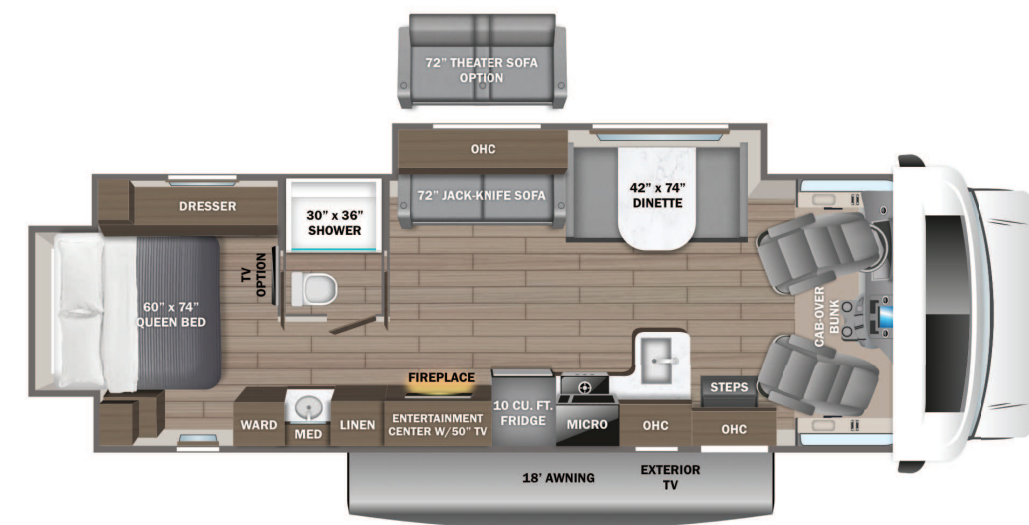

DIMENSIONS

Exterior height:.....140.00"
Exterior width:.....100.00"

CAPACITIES

Fresh water tank (gals.):...43.50
Gray water tank (gals.):...41.00
Black water/toilet tank (gals.):.....31.00
Propane (lbs.):.....41
Propane (gals.):......9
Water heater (gals.):.....0.00

TIRES

Tire size (front):.....LT225/75R16E
Tire size (mid):.....
Tire size (rear):.....LT225/75R16E

Some dimensions may be rounded and may vary from the actual dimensions

***Weights may be estimated calculations and may vary from the actual weight

- refer to the vehicle weight labels for actual weights***

Floorplans, features and specifications are subject to change without notice.