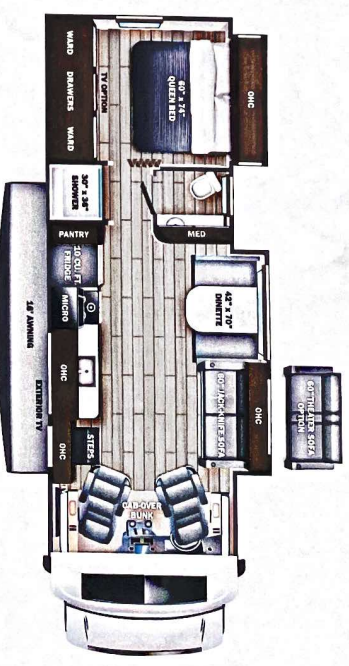

UNIT TOTAL **202,736.00**

DEALER INSTALLED OPTIONS

Manufacturer's Suggested Retail Price

$202,736.00

TOTAL AMOUNT DOES NOT INCLUDE STATE AND LOCAL TAXES OR LICENSE FEES. THE PRICE SHOWN ABOVE MAY OR MAY NOT BE REPRESENTATIVE OF THE ACTUAL SELLING PRICE OF SIMILAR RECREATIONAL VEHICLES IN YOUR AREA.

1. **DIMENSIONS**
2. Exterior height:.....140.00"
   - Exterior width:.....100.00"
3. **CAPACITIES**
4. Fresh water tank (gals.):...47.00
   - Gray water tank (gals.):...41.00
   - Black water/toilet tank (gals.):...32.00
   - Propane (lbs.):...41
   - Propane (gals.):...9
   - Water heater (gals.):...0.00

1. **TIRES**
2. Tire size (front):.....17225/75R16E
   - Tire size (mid):.....17225/75R16E
   - Tire size (rear):.....17225/75R16E

Some dimensions may be rounded and may vary from the actual dimensions*
****Weights may be estimated calculations and may vary from the actual weight
- refer to the vehicle weight labels for actual weights***
Floorplans, features and specifications are subject to change without notice.