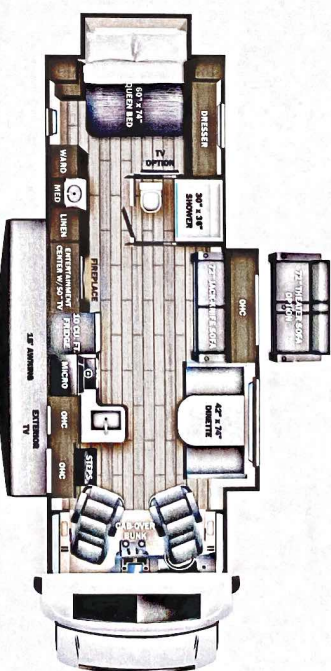

1. **Base price** 184,083.00
2. **GLENDALE DECOR** M/C
3. **NAVERVILLE FULL PAINT** M/C
4. **USA STANDARDS** M/C
5. **Z7 FORD E46 14500 158*** M/C
6. **7.3L VDS07** M/C
7. **CUSTOMER VALUE PACKAGE** M/C
8. **ESTERNE PACKAGE** 11,260.00
9. **BEDROOM TV** 25,500.00
10. **NON-133K ODS** 383.00
11. **NON-133K ODS** 1,183.00
12. **ALL-IN-ONE KITCHENS** 2,243.00
13. **STANDARD HOUSE BATTERY** M/C
14. **200W ROOF MOUNTED SOLAR PANEL W/2ND HOUSE BATTERY** 893.00
15. **FOLDING WINDSHIELD SUN SHADE** 488.00
16. **POWER THEATER SEATING** 488.00
17. **SOFA - FABRIC** 893.00

UNIT TOTAL

206,906.00

DEALER INSTALLED OPTIONS

DIMENSIONS

Exterior height:.....140.00*
Exterior width:.....100.00*

CAPACITIES

Fresh water tank (gals.):.....43.50
Gray water tank (gals.):.....41.00
Black water/collet tank (gals.):.....41.00
Propane (lbs.):.....9
Propane (gals.):......9
Water heater (gals.):......0.00

TIRES

Tire size (front):.....LT225/75R16E
Tire size (mid):.....LT225/75R16E
Tire size (rear):.....LT225/75R16E

Some dimensions may be rounded and may vary from the actual dimensions
Weights may be estimated calculations and may vary from the actual weights
- refer to the vehicle weight labels for actual weights***
Floorplans, features and specifications are subject to change without notice.