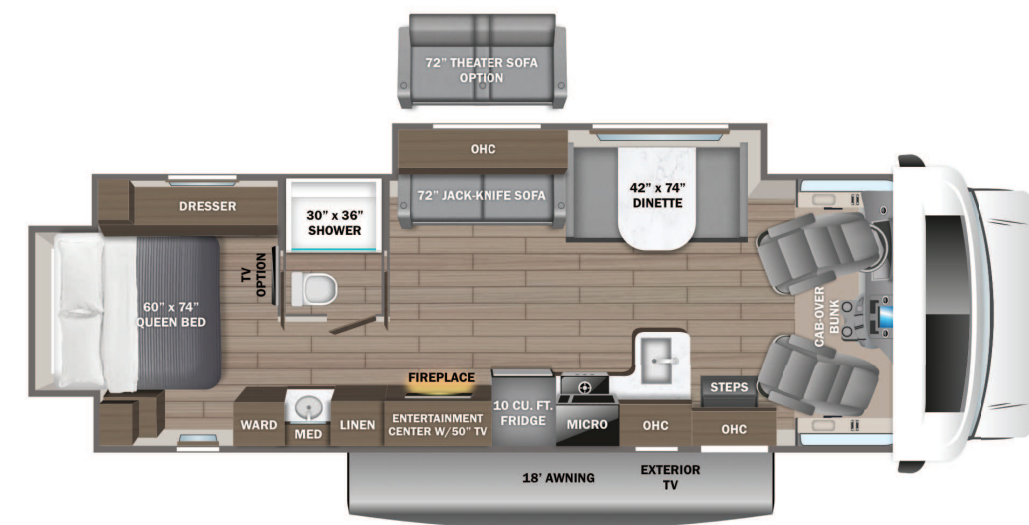

DIMENSIONS

Exterior height:.....140.00"
Exterior width:.....100.00"

CAPACITIES

Fresh water tank (gals.):...43.50
Gray water tank (gals.):...41.00
Black water/toilet tank (gals.):.....31.00
Propane (lbs.):.....41
Propane (gals.):.....9
Water heater (gals.):.....0.00

TIRES

Tire size (front):.....LT225/75R16E
Tire size (mid):.....
Tire size (rear):.....LT225/75R16E

Some dimensions may be rounded and may vary from the actual dimensions

***Weights may be estimated calculations and may vary from the actual weight

- refer to the vehicle weight labels for actual weights***

Floorplans, features and specifications are subject to change without notice.