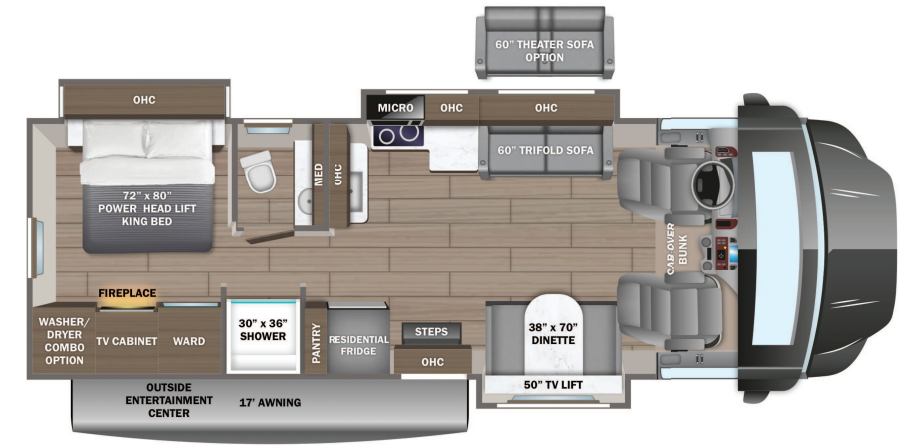

#### STANDARD EXTERIOR EQUIPMENT

- Ford® F600 4X4 chassis (32U, 35L)
- GVWR - 22,000 lb. (32U, 35L)
- GCWR - 34,000 lb. (32U, 35L)
- 6.7L Power Stroke V8 Turbo diesel engine with 330 HP at 2,200 RPM and 950 ft. lb. torque
- 10-speed automatic transmission
- 12,000 lb. rear hitch receiver with 7-pin plug
- Integrated trailer brake controller
- One-piece, seamless, crowned fiberglass roof
- Hydraulic leveling jacks
- Flush-mount LED marker lights
- Roof ladder
- TV and FM Booster Antenna
- 7,000W diesel generator and auto-gen start
- (2) 6V AGM house batteries
- 50-amp service
- LP quick-connect hookup
- Outside shower
- Centralized water filtration system
- One-piece, seamless, fiberglass front and rear cap with auxiliary flood lights
- Automotive-bonded, panoramic window in front cap with power shade
- Electric patio awning with LED lights
- Backup and side-view cameras

#### STANDARD INTERIOR EQUIPMENT

- Overhead bunk with 750 lb. capacity and safety net
- Firefly Multiplex system
- Raised-panel hardwood cabinet doors and drawer fronts
- 30,000 BTU furnace
- Tankless water heater
- Legless dinette table
- 2-point lap safety belts in all designated seating locations
- Smart TV in living area
- Walk-around, king-size bed with bedspread and nightstands
- Electric fireplace in bedroom (35L)
- Aqua View® SHOWERMISER™ water management system
- Macerating porcelain toilet
- Smoke alarm
- Carbon monoxide detector
- Fire extinguisher
- Two-burner induction cooktop
- Residential refrigerator
- Convection microwave oven

#### DIMENSIONS

Exterior height:.....150.00"  
 Exterior width:.....101.00"