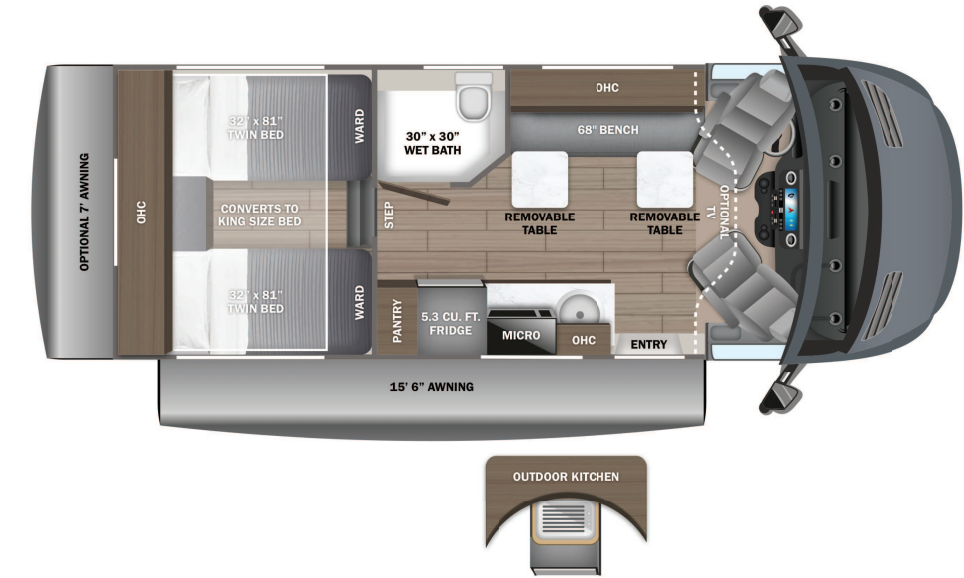

Condor

Serial #: 1JSLECL5V1FS8051
 Model: 23S CONDOR MHC
 VIN#: W1X8N36Y1SN337754
 Model Year: 2027 Dealer Name: National Indoor RV Centers
 1000 Aubrey Dr.
 Lebanon, TN 37090
 USA

Manufacturer's Suggested Retail Price

Standard Equipment

THE FOLLOWING ITEMS ARE STANDARD ON THIS MODEL

STANDARD EXTERIOR EQUIPMENT

- Mercedes-Benz® 3500 AWD chassis
- 170 in. wheelbase
- GVWR - 11,030 lb.
- GCWR - 15,250 lb.
- 2.0L inline 4-cylinder Twin Turbo 211HP diesel engine with 332 ft.-lb. torque
- 9-speed transmission
- TuffShell™ vacuum-bond laminated roof, floor and sidewalls
- One-piece, seamless, fiberglass roof
- Dual-pane acrylic windows (N/A entry door)
- Heated rear garage
- Molle panels, L-track, (2) 120V charging ports and (1) 12V charging port in garage
- Electric patio awning with motion sensor and LED lights
- Roof rack
- Collapsible exterior ladder
- Starlink satellite internet system
- TV and FM Booster Antenna
- 2,500W LP generator with auto-gen start
- 30-amp electrical service
- 120V exterior outlet
- LP quick-connect hookup
- Centralized water filtration system
- Outside shower
- Expandable side port with second dual bank controller for solar
- Backup camera
- One-piece fiberglass front cap

UNIT TOTAL **268,472.00**

DEALER INSTALLED OPTIONS

DIMENSIONS

Exterior height:.....132.00"
 Exterior width:.....85.00"

CAPACITIES

Fresh water tank (gals.):...53.00
 Gray water tank (gals.):...51.00
 Black water/toilet tank (gals.):.....4.75
 Propane (lbs.):.....40
 Propane (gals.):.....9
 Water heater (gals.):.....0.00