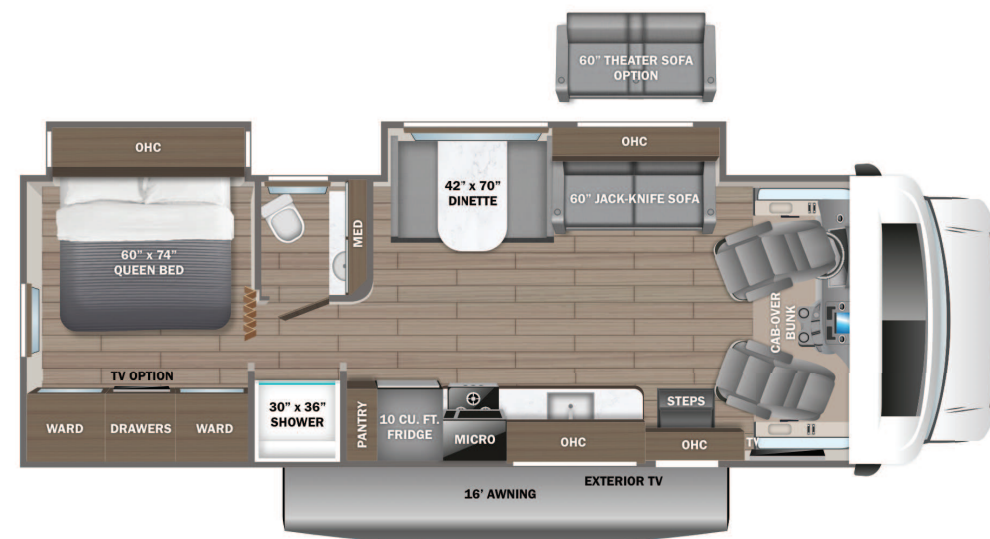

Manufacturer's Suggested Retail Price

$208,872.00

TOTAL AMOUNT DOES NOT INCLUDE STATE AND LOCAL TAXES OR LICENSE FEES. THE PRICE SHOWN ABOVE MAY OR MAY NOT BE REPRESENTATIVE OF THE ACTUAL SELLING PRICE OF SIMILAR RECREATIONAL VEHICLES IN YOUR AREA.