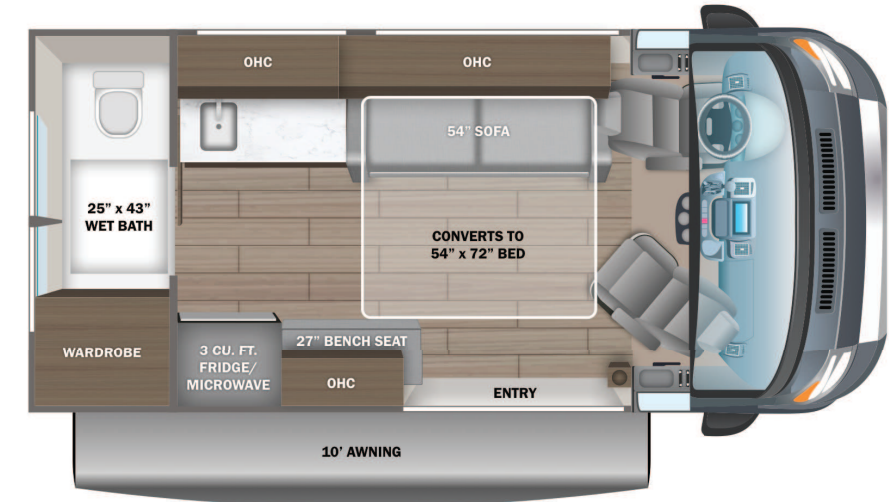

DIMENSIONS

Exterior height:.....111.00"
Exterior width:.....83.00"

CAPACITIES

Fresh water tank (gals.):...24.00
Gray water tank (gals.):...24.00
Black water/toilet tank (gals.):.....4.75
Propane (lbs.):.....0
Propane (gals.):.....0
Water heater (gals.):.....0.00

TIRES

Tire size (front):.....LT225/5R16E
Tire size (mid):.....
Tire size (rear):.....LT225/5R16E

Some dimensions may be rounded and may vary from the actual dimensions
Weights may be estimated calculations and may vary from the actual weight - refer to the vehicle weight labels for actual weights
Floorplans, features and specifications are subject to change without notice.