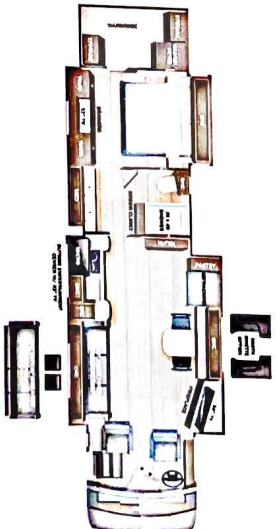

Base price	903,480.00
Stirling	n/c
Auburn Cabinetry	30.00
Exclude Linen Front	n/c
Overhead Accent Wood	30.00
Agate Gray Paint	30.00
USA Standards	n/c
23 SP 2021 EMISSIONS PA09	n/c
Dischasser Drawer	n/c
Fireplace	n/c
12.5K Generator	n/c
Tavler Direct TV	n/c
Satellite Dish	n/c
AGM Battery	n/c
Booth Dinette	1,793.00
Reclining Power Sofa 100"	n/c
Ins Anthem headboard and	n/c
Aspire hardware	128.00

UNIT TOTAL **905,491.00**

DEALER INSTALLED OPTIONS

Manufacturer's Suggested Retail Price $905,491.00

TOTAL AMOUNT DOES NOT INCLUDE STATE AND LOCAL TAXES OR LICENSE FEES. THE PRICE SHOWN ABOVE MAY OR MAY NOT BE REPRESENTATIVE OF THE ACTUAL SELLING PRICE OF SIMILAR RECREATIONAL VEHICLES IN YOUR AREA

1. **DIMENSIONS**
2. Exterior height: 152.00"
   - Exterior width: 101.00"
3. **CAPACITIES**
4. Fresh water tank (gals.): 100.00
   - Gray water tank (gals.): 62.00
   - Black water/collet tank (gals.): 41.00
   - Propane (lbs.): 0
   - Propane (gals.): 0
   - Water heater (gals.): 0.00

1. **TIRES**
2. Tire size (front): 365/70R22.5
   - Tire size (mid): 315/80R22.5
   - Tire size (rear): 315/80R22.5

Some dimensions may be rounded and may vary from the actual dimensions
Weights may be estimated calculations and may vary from the actual weight
- refer to the vehicle weight labels for actual weights***
Floorplans, features and specifications are subject to change without notice.